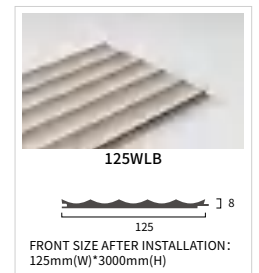

Solid External Corner Profile In Same Color

Solid Base Board In Same Color

PANOVAR

WALLPANEL

Hollow Shapes Panel

110XSNYB

110]15

FRONT SIZE AFTER INSTALLATION:
110mm(W)*3000mm(H)

128CHB

128]9

FRONT SIZE AFTER INSTALLATION:
128mm(W)*3000mm(H)

139XGS

139]14

FRONT SIZE AFTER INSTALLATION:
139mm(W)*3000mm(H)

140BLB

140]12

FRONT SIZE AFTER INSTALLATION:
300mm(W)*3000mm(H)

Hollow External Corner Profile In Same Color

302GTB

302]9

FRONT SIZE AFTER INSTALLATION:
302mm(W)*3000mm(H)

50ZJB

50]50

FRONT SIZE AFTER INSTALLATION:
50mm(W)*3000mm(H)