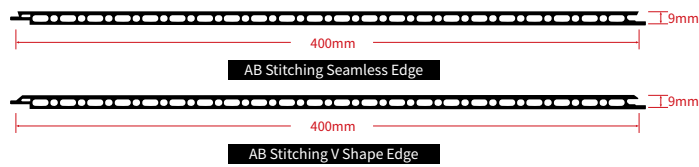

400W Hollow Panel