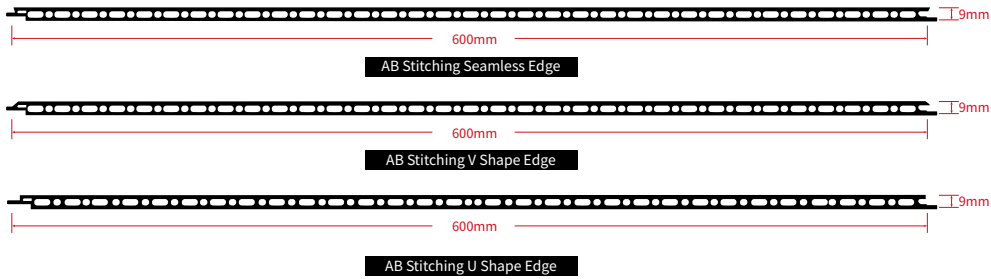

PANOVAR

WALLPANEL

Hollow Panel

600W Hollow Panel