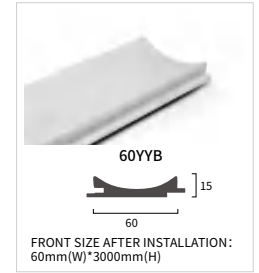

Solid External Corner Profile In Same Color

Solid Base Board In Same Color

PANOVAR

WALLPANEL

Hollow Shapes Panel

110XSNYB

110]15

FRONT SIZE AFTER INSTALLATION:
110mm(W)*3000mm(H)

128CHB

128]9

FRONT SIZE AFTER INSTALLATION:
128mm(W)*3000mm(H)

139XGS

139]14

FRONT SIZE AFTER INSTALLATION:
139mm(W)*3000mm(H)

140BLB

140]12

FRONT SIZE AFTER INSTALLATION:
300mm(W)*3000mm(H)

Hollow External Corner Profile In Same Color

302GTB

302]9

FRONT SIZE AFTER INSTALLATION:
302mm(W)*3000mm(H)

50ZJB

50]50

FRONT SIZE AFTER INSTALLATION:
50mm(W)*3000mm(H)