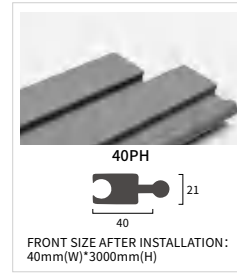

Solid External Corner Profile In Same Color

Solid Base Board In Same Color