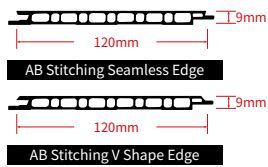

120W Hollow Panel