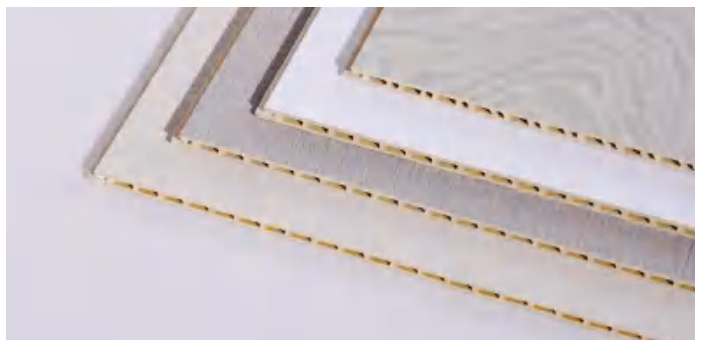

120W Hollow Panel

Hollow Panel