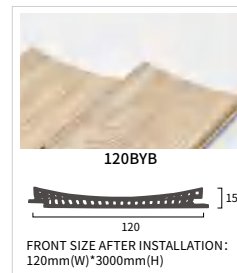

Solid External Corner Profile In Same Color

Solid Base Board In Same Color

PANOVAR

WALLPANEL

Hollow Shapes Panel

110XSNYB

110]15

FRONT SIZE AFTER INSTALLATION:
110mm(W)*3000mm(H)

128CHB

128]9

FRONT SIZE AFTER INSTALLATION:
128mm(W)*3000mm(H)

139XGS

139]14

FRONT SIZE AFTER INSTALLATION:
139mm(W)*3000mm(H)

140BLB

140]12

FRONT SIZE AFTER INSTALLATION:
300mm(W)*3000mm(H)

Hollow External Corner Profile In Same Color

302GTB

302]9

FRONT SIZE AFTER INSTALLATION:
302mm(W)*3000mm(H)

50ZJB

50]50

FRONT SIZE AFTER INSTALLATION:
50mm(W)*3000mm(H)