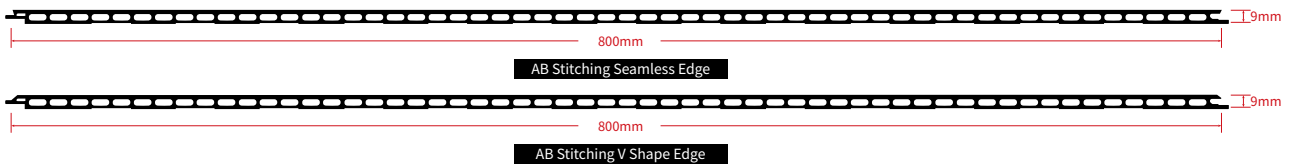

800W Hollow Panel