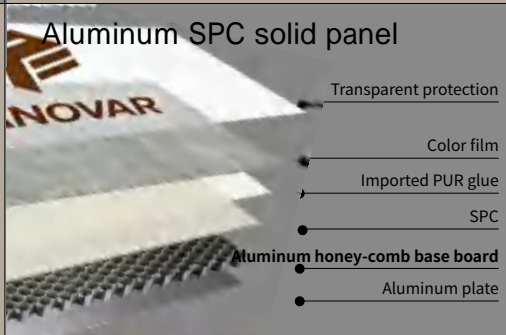

Durable

Life Span 30 Years

Suitable For DIY

Save Time, Effort and Money

(2)

Excellent Quality film+
High density base board+ Best technique

BPC SPC WPC

(4)

Easy Install

Improve your quality space in 24 hours

Standard wall panel thickness:5mm,8mm
 Custom cabinet board thickness:15mm,18mm

(3)

Water-proof Pest-Proof Moisture-Proof Fire-proof Formaldehyde-free
 Safety healthy Environmental friendly Superior Looking