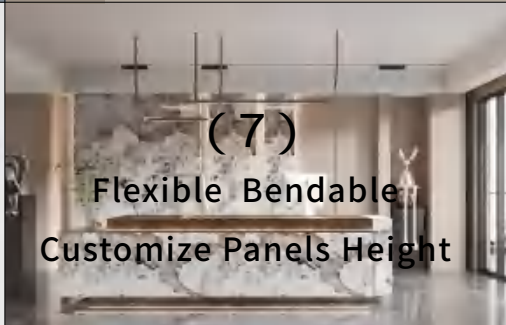

(6)

Strength, Soluble Resistant, Corrosion Resistant, Easy to Process, Stain Resistant, Scratch Resistant.

(8)

Grooving Service Available
Methods for Solid Panels

(9)

Application scenarios

Hospitals, offices, Clinics, Lobbies, Multiplexes, Super Markets, Malls, Modern class rooms, Auditoriums, Libraries, Gaming Zones, Cinema Halls, Studios, Art Galleries, Exhibition centers, Clubs, Gyms, Beauty Parlors, Salons, Fitness Studios, Yoga Centers, Book Stores , Home Decoration , Rest rooms, washroom.